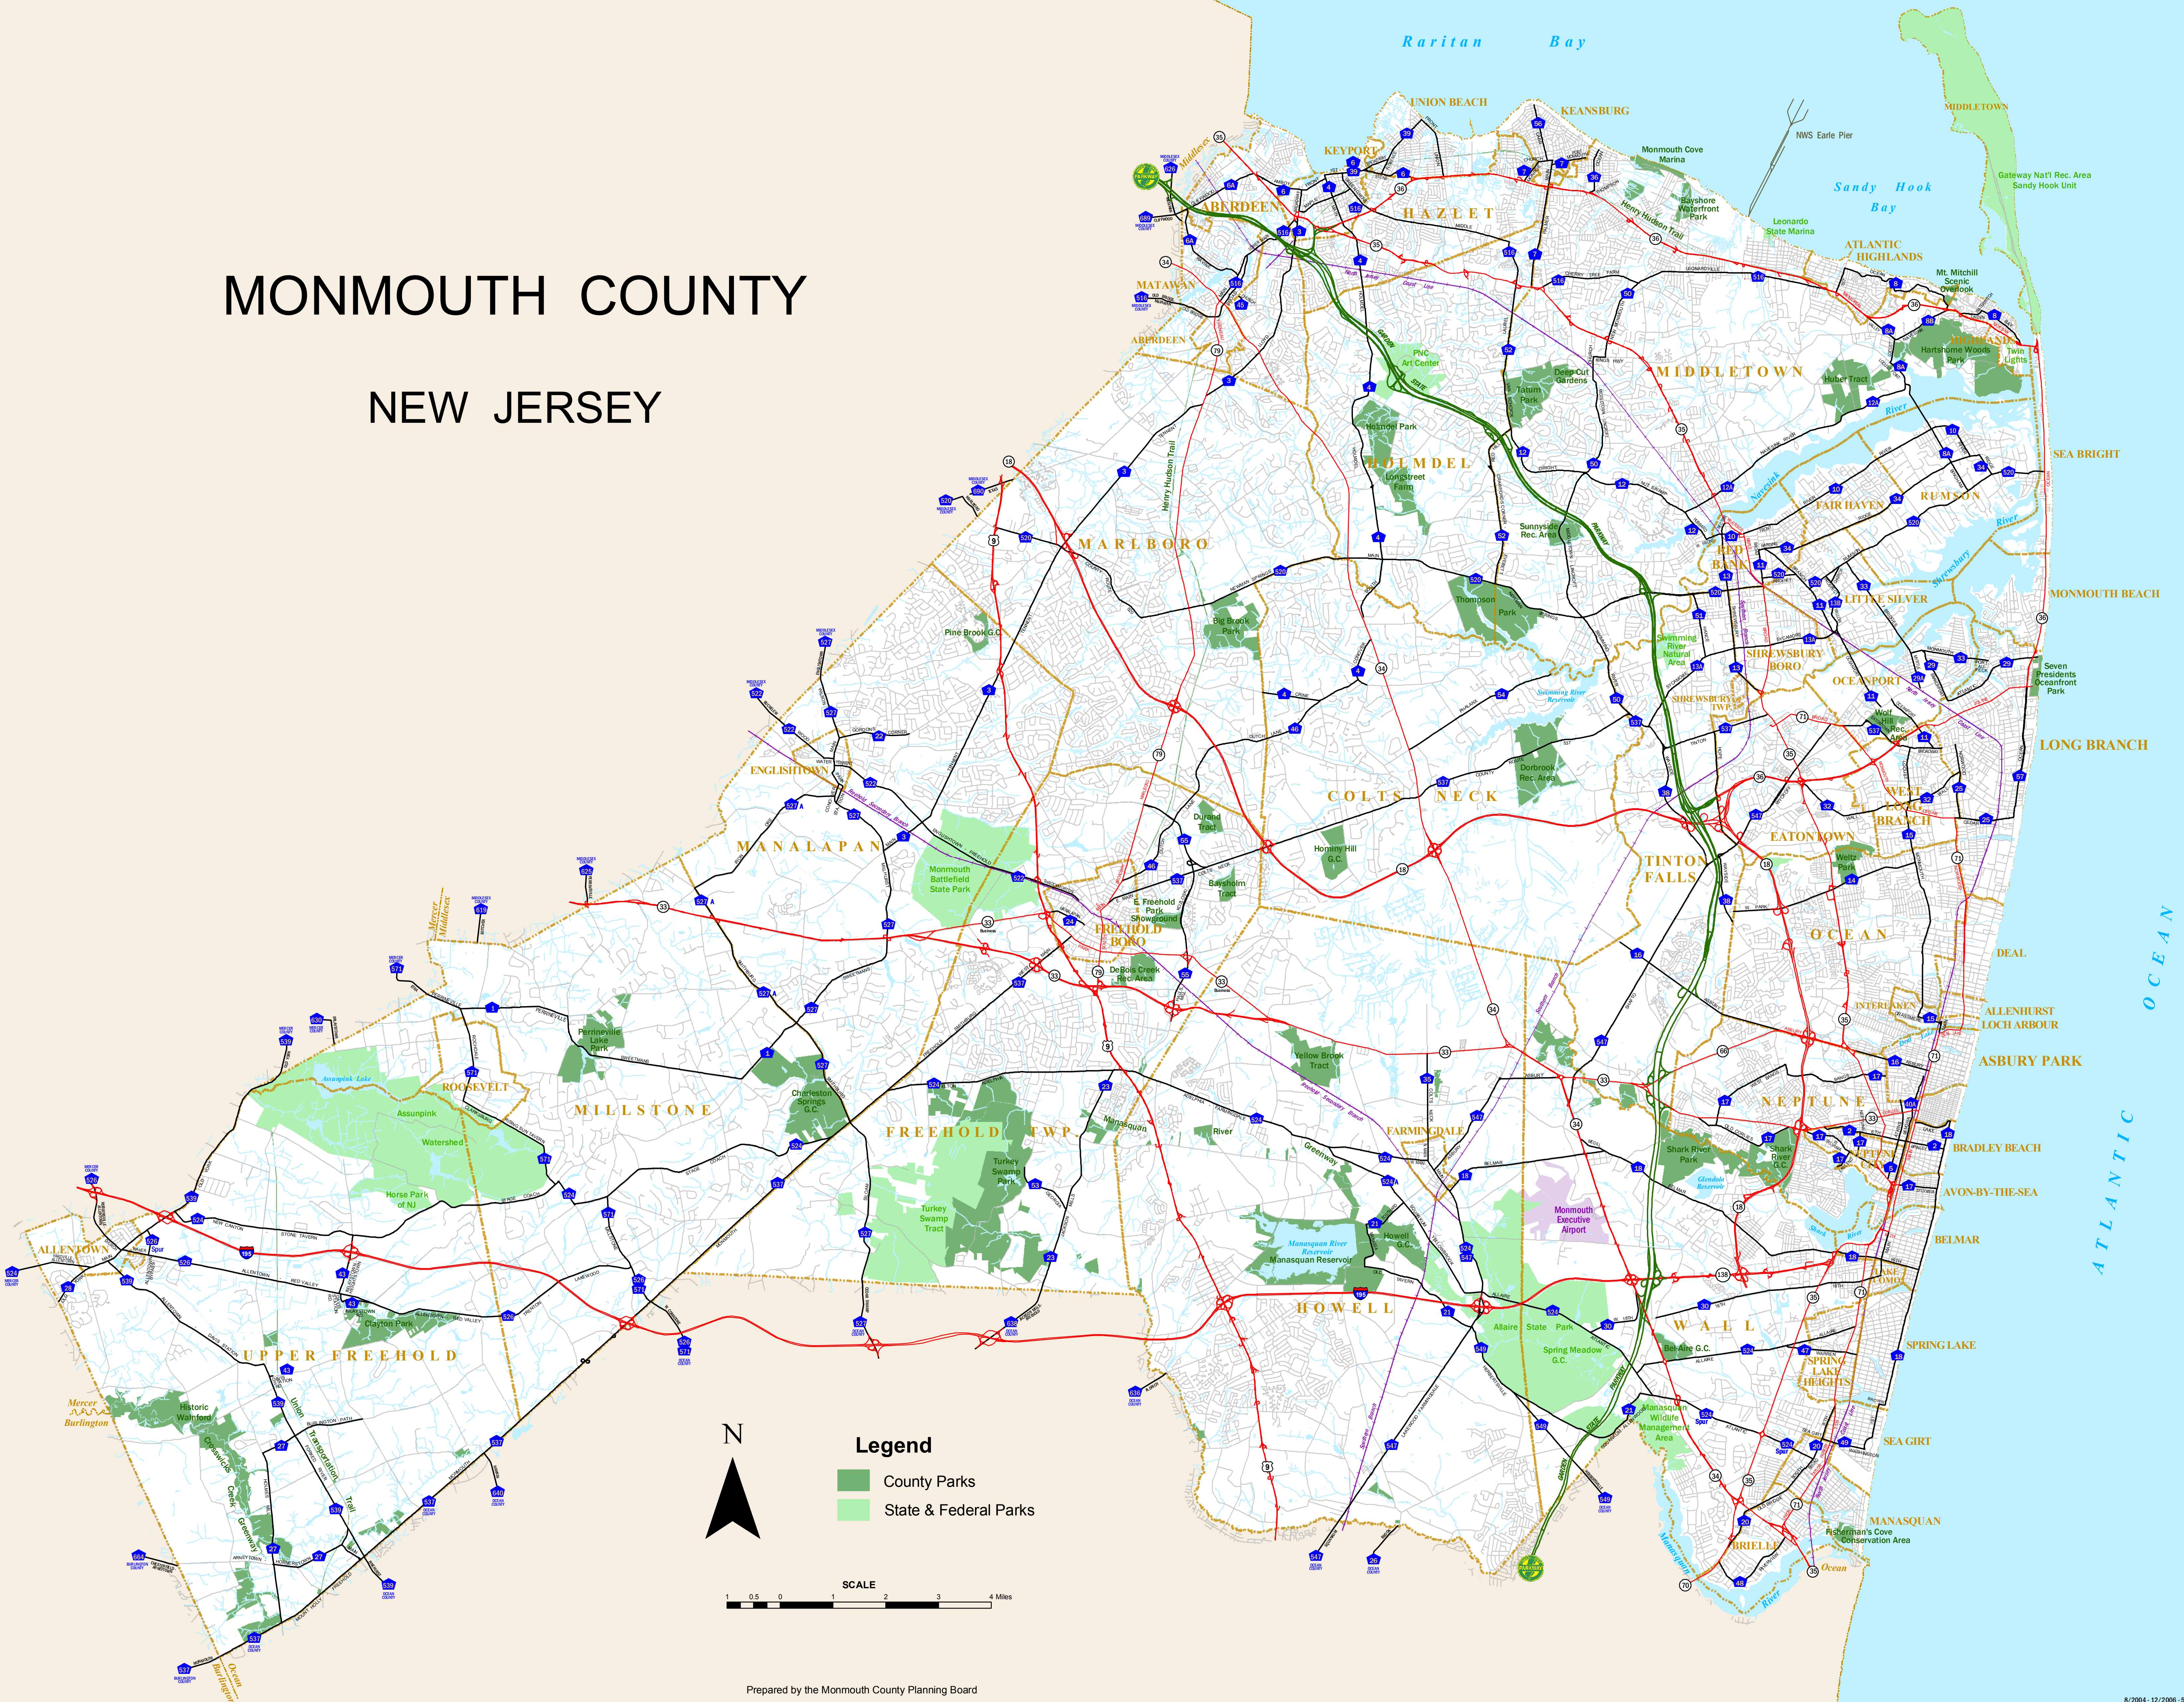

# MONMOUTH COUNTY NEW JERSEY

- Legend**
- County Parks
  - State & Federal Parks

Prepared by the Monmouth County Planning Board